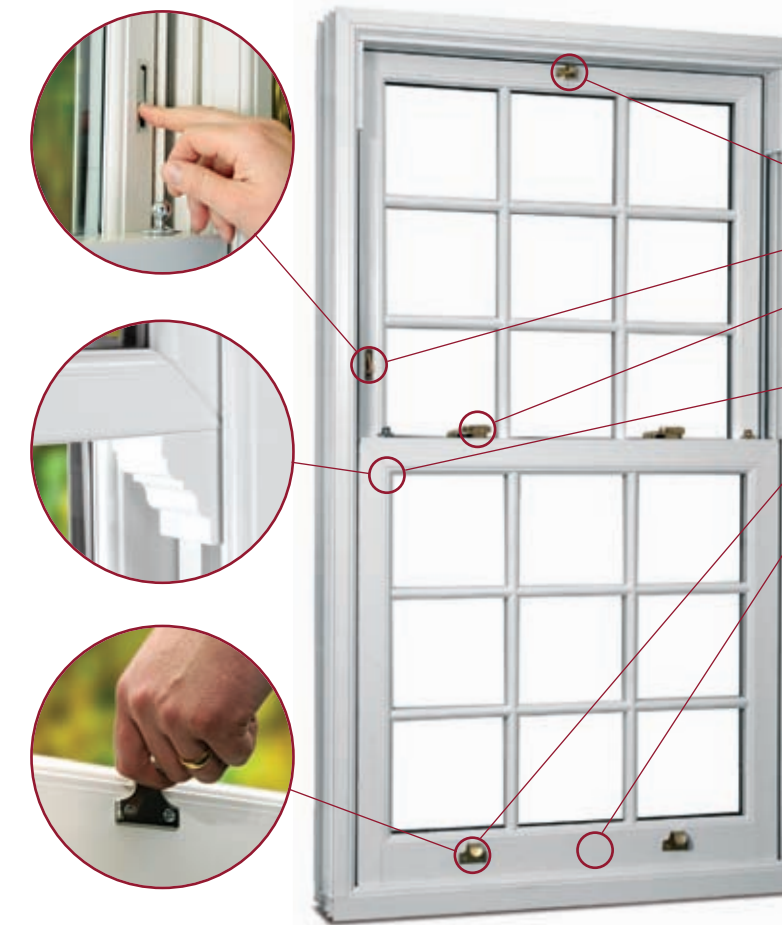

The traditional Georgian glazing bar arrangement may also be replicated by concealing the glazing bars within the double glazed unit, or by surface mounting the bars onto the external faces of the double glazed unit.

balances

Instead of weights, pulleys and a cord to hold the sashes in position, they feature a pair of sophisticated spring balances to take over the sash retention. The benefit is that it gives a reliable and smooth glide operation of the opening sash.

'tilt & open' feature

An ingenious 'tilt inwards' opening facility allows for easy cleaning from the inside.

truly authentic detail

Ring pull to ease opening and closing

Safety restrictor*

Locking 'cam catches' and night ventilation* (available in gold or chrome effect finish)

Decorative horn detail*

Sash lifts

Deep bottom rail with traditional jointing*

Decorative Horn with traditional jointing*

*These are optional features

Timeless Elegance

Crafted with attention to detail, our vertical sliding sash windows combine the functional benefits and performance of a modern PVCu window with the feel, aesthetic appeal and operational simplicity of a traditional wood window.