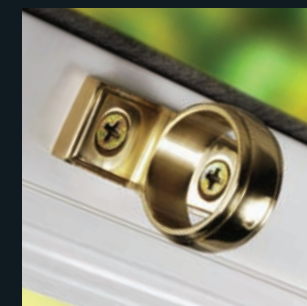

balances

Instead of weights, pulleys and a cord to hold the sashes in position, they feature a pair of sophisticated spring balances to take over the sash retention. The benefit is that it gives a reliable and smooth glide operation of the opening sash.

'tilt & open' feature

An ingenious 'tilt inwards' opening facility allows for easy cleaning from the inside.

truly authentic detail

Ring pull to ease opening and closing

Safety restrictor*

Locking 'cam catches' and night ventilation* (available in gold or chrome effect finish)

Decorative horn detail*

Sash lifts

Deep bottom rail with traditional jointing*

Decorative Horn with traditional jointing*

*These are optional features

Timeless Elegance

Crafted with attention to detail, our vertical sliding sash windows combine the functional benefits and performance of a modern PVCu window with the feel, aesthetic appeal and operational simplicity of a traditional wood window.