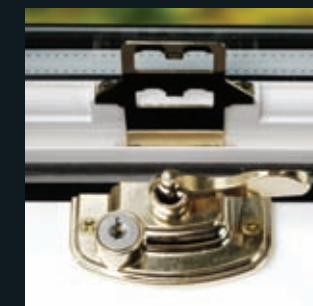

balances

Instead of weights, pulleys and a cord to hold the sashes in position, they feature a pair of sophisticated spring balances to take over the sash retention. The benefit is that it gives a reliable and smooth glide operation of the opening sash.

'tilt & open' feature

An ingenious 'tilt inwards' opening facility allows for easy cleaning from the inside.

truly authentic detail

Ring pull to ease opening and closing

Safety restrictor*

Locking 'cam catches' and night ventilation* (available in gold or chrome effect finish)

Decorative horn detail*

Sash lifts

Deep bottom rail with traditional jointing*

Decorative Horn with traditional jointing*

*These are optional features

Timeless Elegance

Crafted with attention to detail, our vertical sliding sash windows combine the functional benefits and performance of a modern PVCu window with the feel, aesthetic appeal and operational simplicity of a traditional wood window.